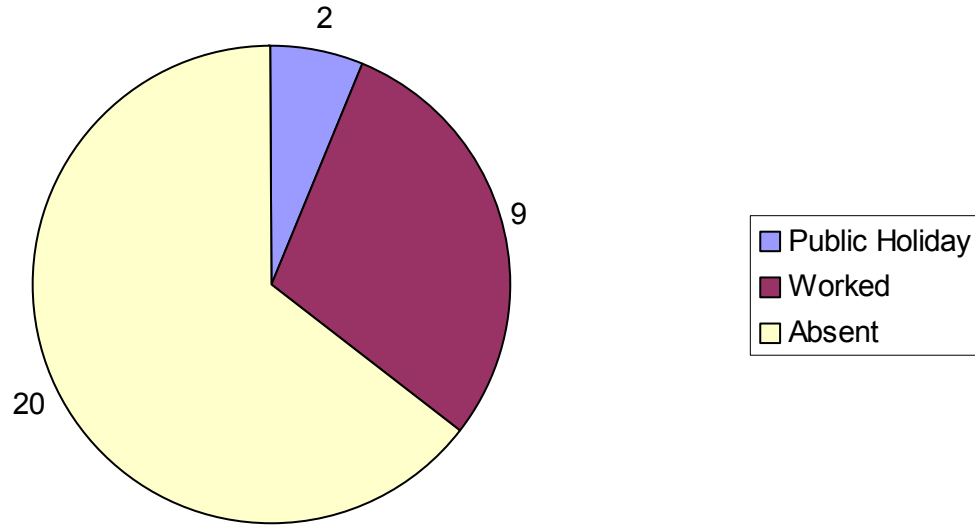

Saddleworth Joinery Manufacturers - May 09

After the building work had slowed to a near standstill, I was going to chart each month, but after I did this one, it became apparent that we weren't going to see much more of Saddleworth Joinery Manufacturers, Oldham Joiners, PB Joiners and Builders, or whatever other name Paul Brown goes by so I gave up.